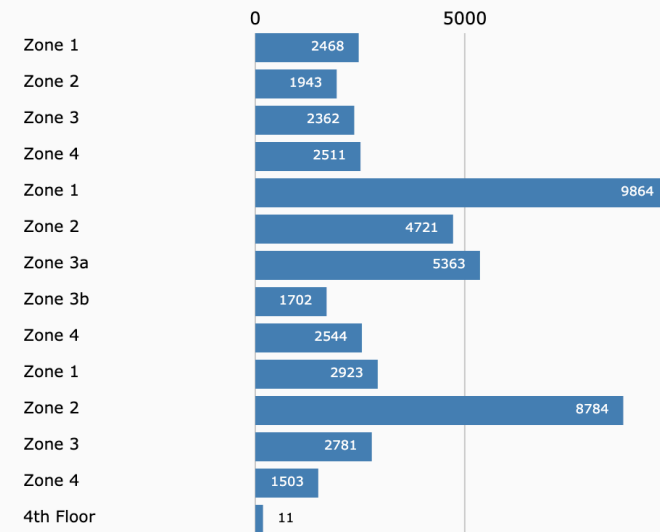

Avg of Sums

480.39

Avg of Avgs

138.19

Locations and Activities

Activities Locations Avg of Sum Avg of Avg Sum Pct Save Chart

Totals by Location

Location	Total	Percentage
1st Floor	9,284	18.76%
--North	4,411	8.91%
--Zone 1	2,468	4.99%
--Zone 2	1,943	3.93%
--South	4,873	9.85%
--Zone 3	2,362	4.77%
--Zone 4	2,511	5.07%
2nd Floor	24,194	48.90%
--North	14,585	29.48%
--Zone 1	9,864	19.94%
--Zone 2	4,721	9.54%
--South	9,609	19.42%
--Zone 3	7,065	14.28%
--Zone 3a	5,363	10.84%
--Zone 3b	1,702	3.44%
--Zone 4	2,544	5.14%
3rd Floor	15,991	32.32%
--North	11,707	23.66%
--Zone 1	2,923	5.91%
--Zone 2	8,784	17.75%
--South	4,284	8.66%
--Zone 3	2,781	5.62%
--Zone 4	1,503	3.04%
4th Floor	11	0.02%

Totals by Activity

Activity	Total	Percentage
Solo or Group	49,534	100.11%
--Solo	27,676	55.93%
--Group	21,858	44.18%
Activity	138,323	279.55%
--Study	42,670	86.24%
--Social	6,046	12.22%
--Quiet	36,423	73.61%
--Active	7,007	14.16%
--Using Technology	37,034	74.85%
--Not Using Technology	8,695	17.57%
--Sleeping	276	0.56%
--Browsing/Looking	172	0.35%
Furniture/Room Use	61,852	125.00%
--Standing	904	1.83%
--Sitting on Floor	71	0.14%
--Room	13,972	28.24%
--Comfy Chair	3,616	7.31%
--Table	26,806	54.18%
--Computer Workstation	12,152	24.56%
--Carrel	3,974	8.03%
--Alternative Arrangement	357	0.72%
No Activity	0	0.00%
--No Activity	0	0.00%